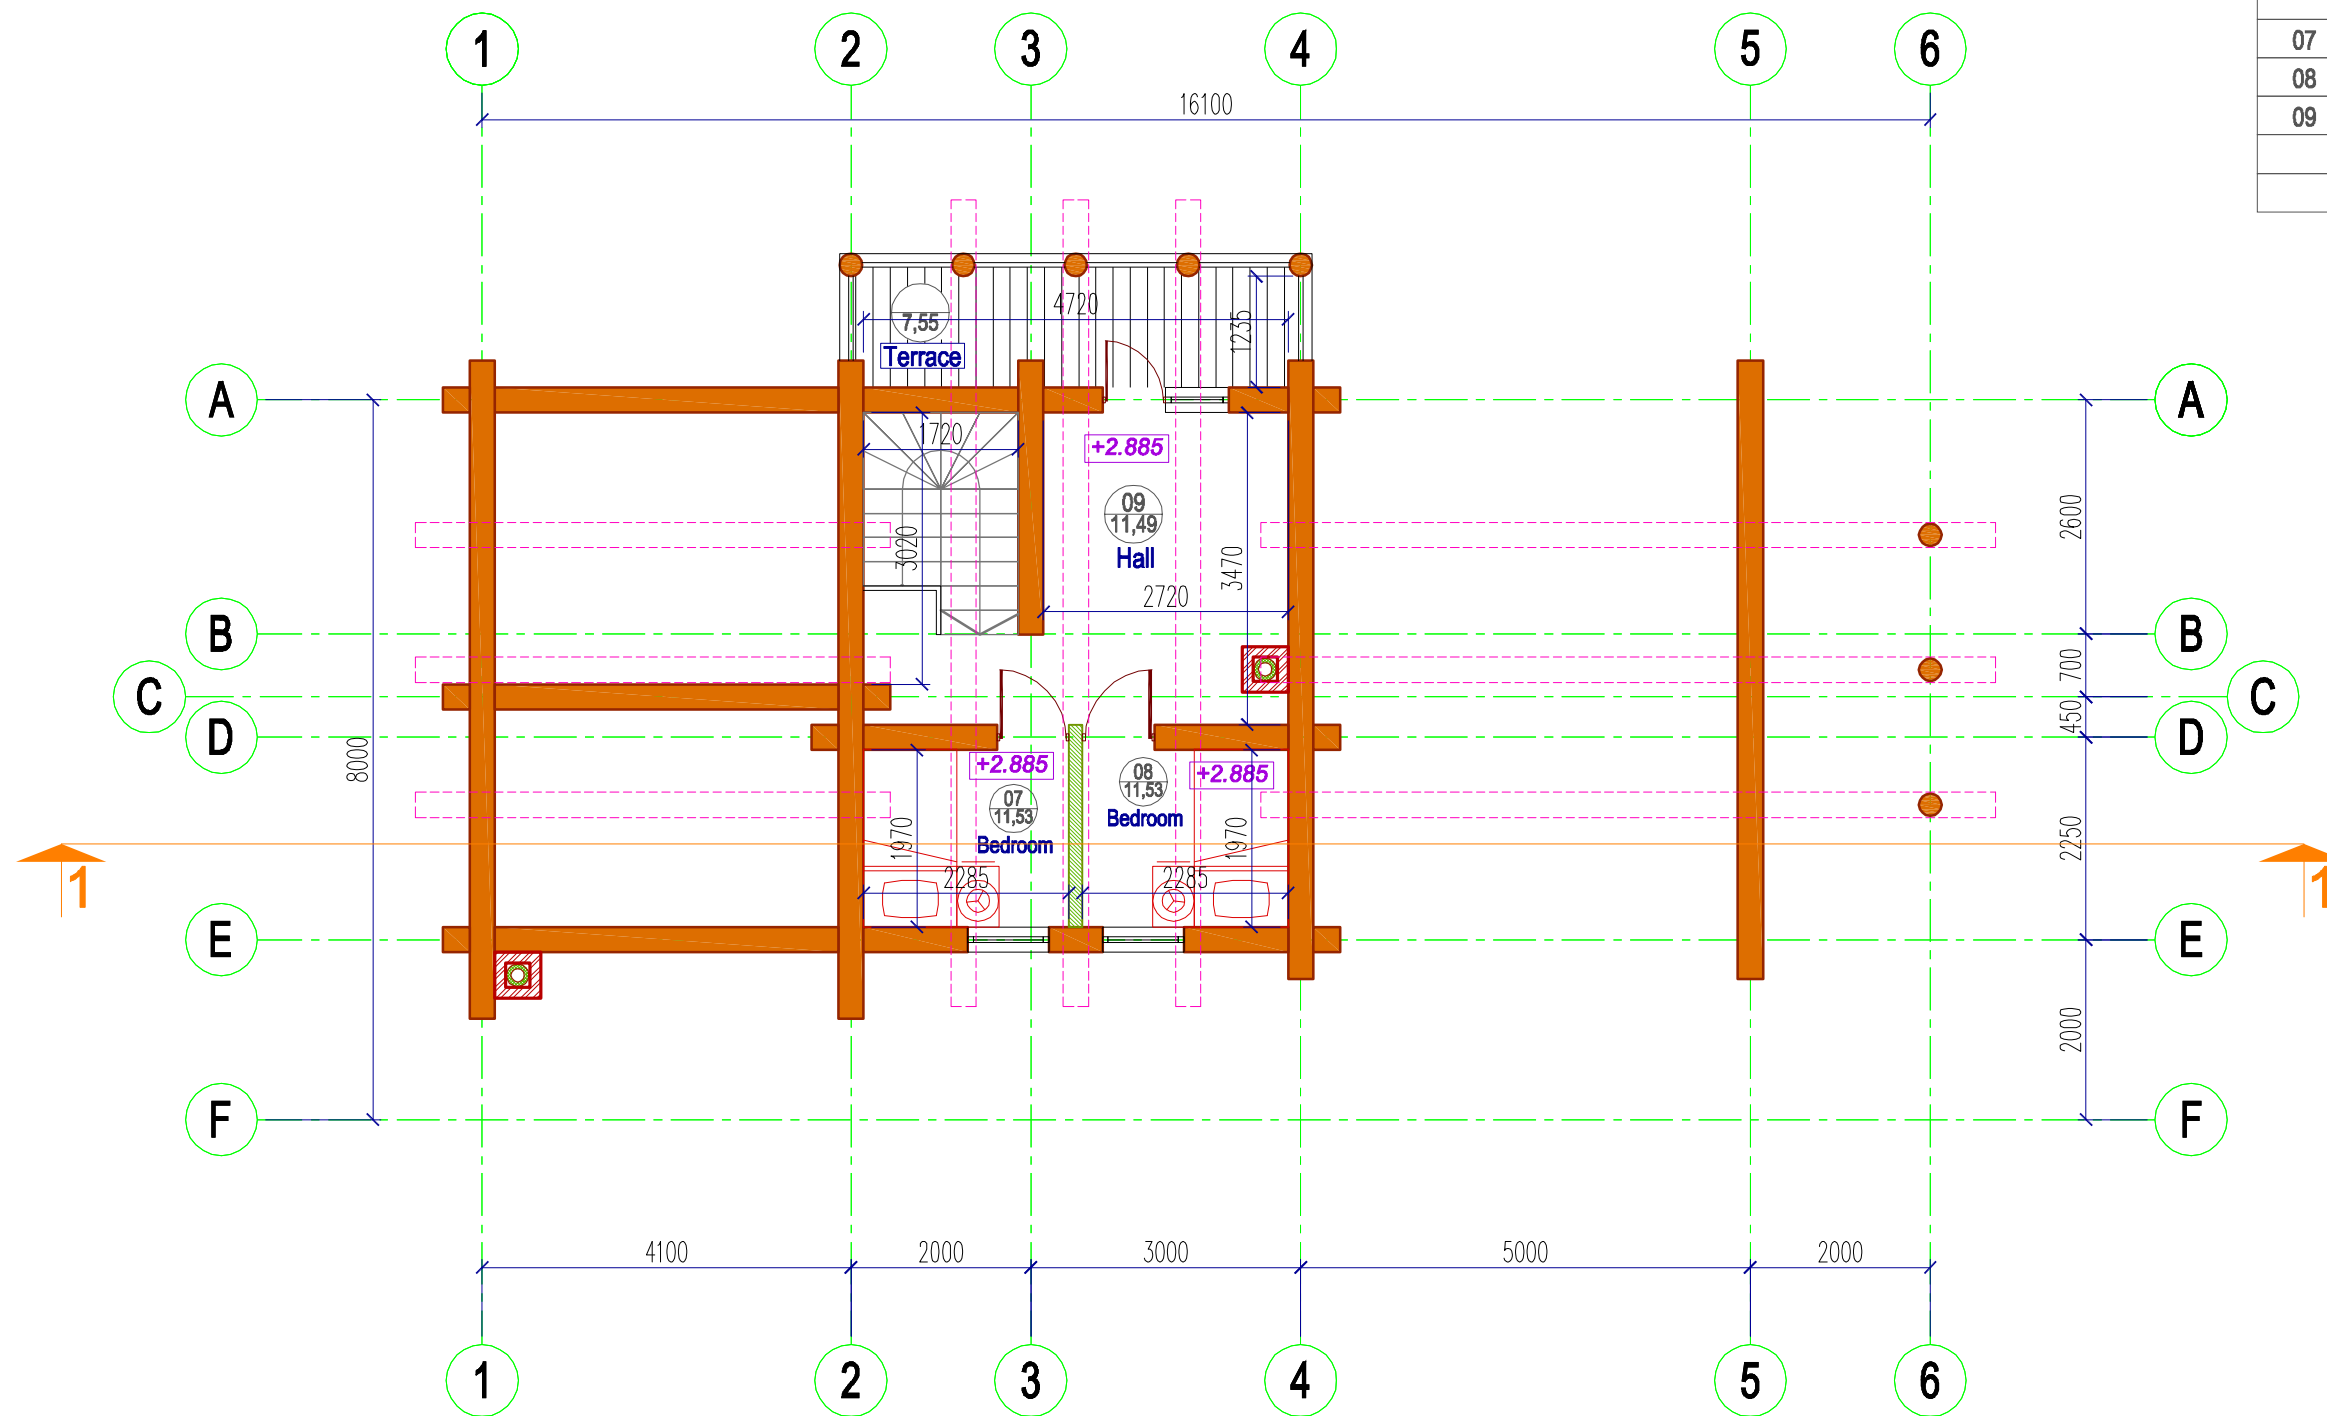

2.floor total area

Room number	Room	Area (m ²)
07	Bedroom	11,53
08	Bedroom	11,53
09	Hall	11,49
2.floor total area		34,55
Terrace		7,55
Total building area		113,49m ²

ACTOR:
 "ARHEO", LTD
 Udens st. 12-114,
 Riga, LV-1007, Latvia
 Tel./Fax: +371 67691616
 Mobile: +371 26492576
 e-mail: arheo@arheogroup.lv
 www.arheogroup.lv

Log building-3
 2.floor plan